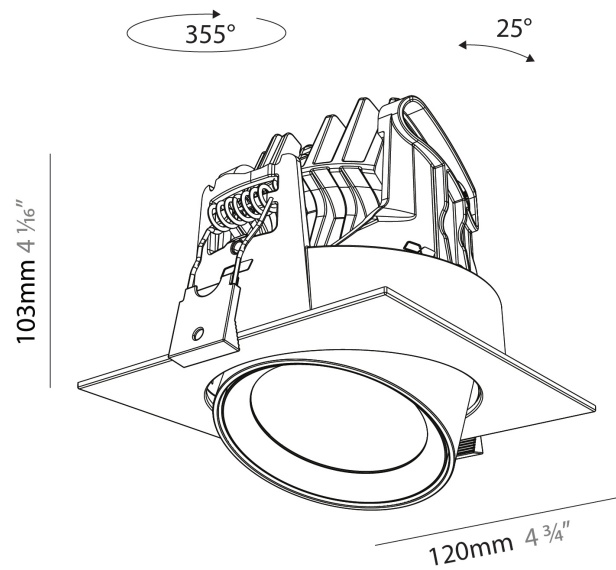

PHYSICAL

Aperture Sizes - Downlights: 2"
Shape: Cylinder
Diameter (mm): 120
Diameter (in): 4 3/4
Length (mm): 120
Length (in): 4 3/4
Height (mm): 105
Height (in): 4 1/8
Min. Recessing Depth (mm): 120
Min. Recessing Depth (in): 4 3/4
Weight (kg): 0.665
Diffuser: Lens Pack - No Lens / Opal / Linear Spread Lens / Honeycomb / Spread Lens
Fixture Finish: SSR / BKV / CWI / CRY / HAB / UFT / ITA / RUA / FTG / MYG / LOD / PUS / FRO / FUP / KIA / POP / BLS / SPG / MEY / GOH / CHC / COM / ABZ / JAG / OBR / MOS / ROR
Fixture Material: Aluminum
Cut-out Measurements: Dia. 112mm / 4 7/16"

ELECTRICAL

Lamp Type: LED (Zhaga Standard)
Input Wattage (W): 20.5
Total Output Wattage (W): 18.1
Dimming: Tri-Mode (Non-Dimming and Phase Dimming (120Vac only) and 0-10V Dimming)
Driver Included: No
Driver Location: Recessed Housing
Driver Type: Constant Current - Universal
Driver Class: Class 2
Input Voltage (V): 120 - 277
Constant Current (MA): 500

LED

Color Temperature (°K): 2700 / 3000 / 3500 / 4000
Max. Delivered Lumen (lm): 1432 / 1542 / 1432 / 1636
Nominal Lumen (lm): 1668 / 1797 / 1668 / 1907
CRI: >90 CRI
Lamp Life (hrs): 50000

OPTICAL

Reflector: 10
Adjustability: Rotational 350° / Tilt 25°

RATINGS AND CERTIFICATIONS

Certified By: CSA Certified to UL and CSA Standards
IP rating: IP20